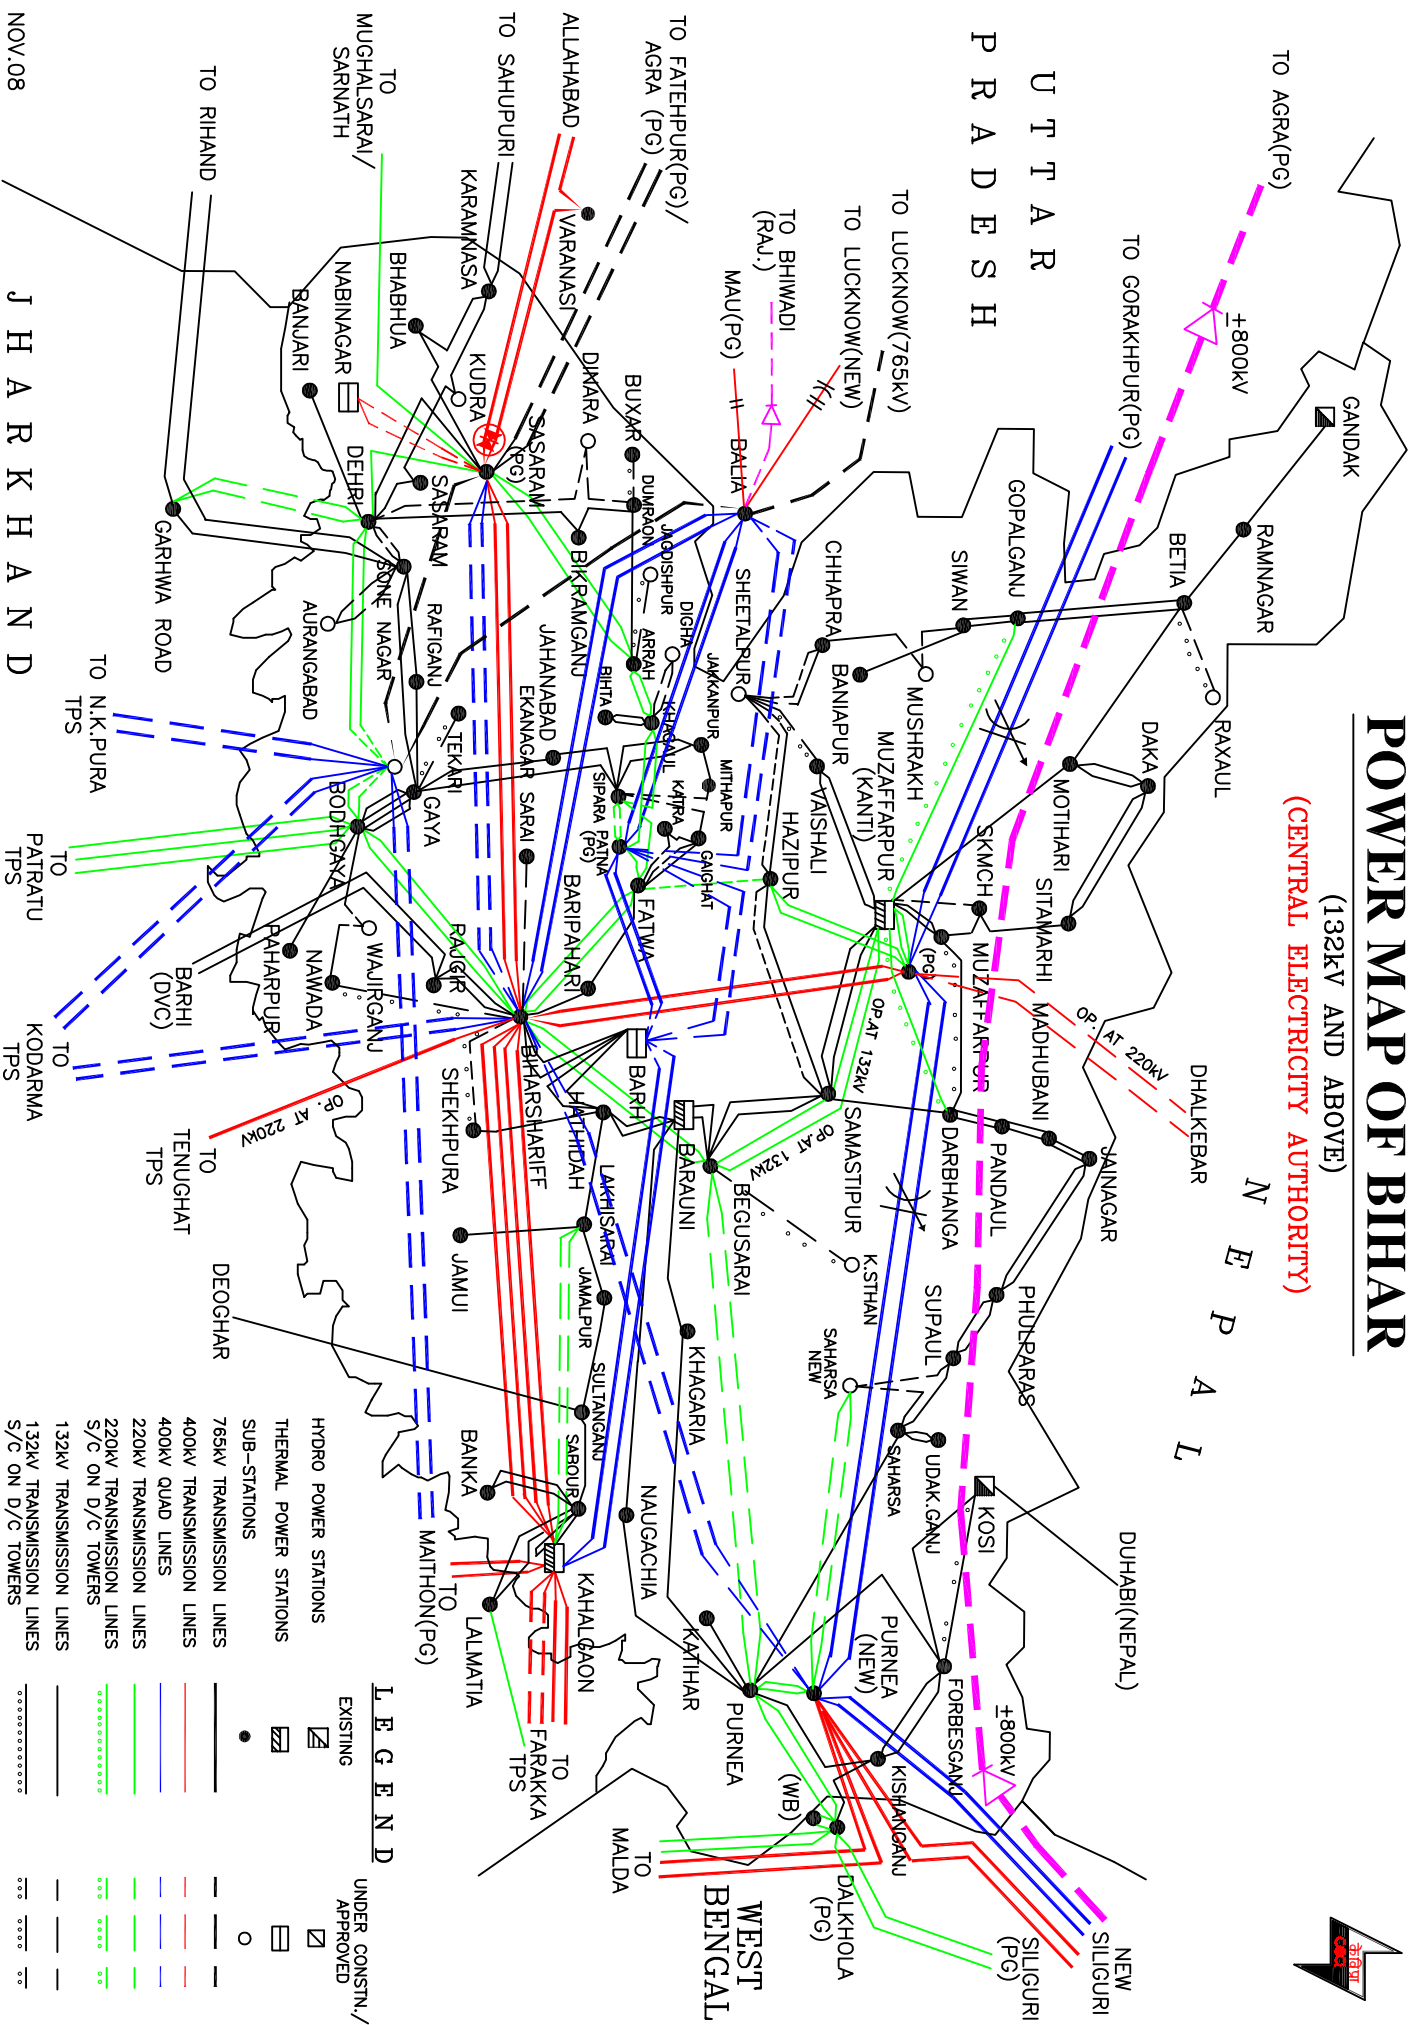

POWER MAP OF BIHAR

(132kV AND ABOVE)
(CENTRAL ELECTRICITY AUTHORITY)

N E P A L

NOV.08

J H A R K H A N D

P A T R A T U

K O D A R M A

T E N U G H A T

D E O G H A R

L E G E N D	
EXISTING	UNDER CONSTR./ APPROVED