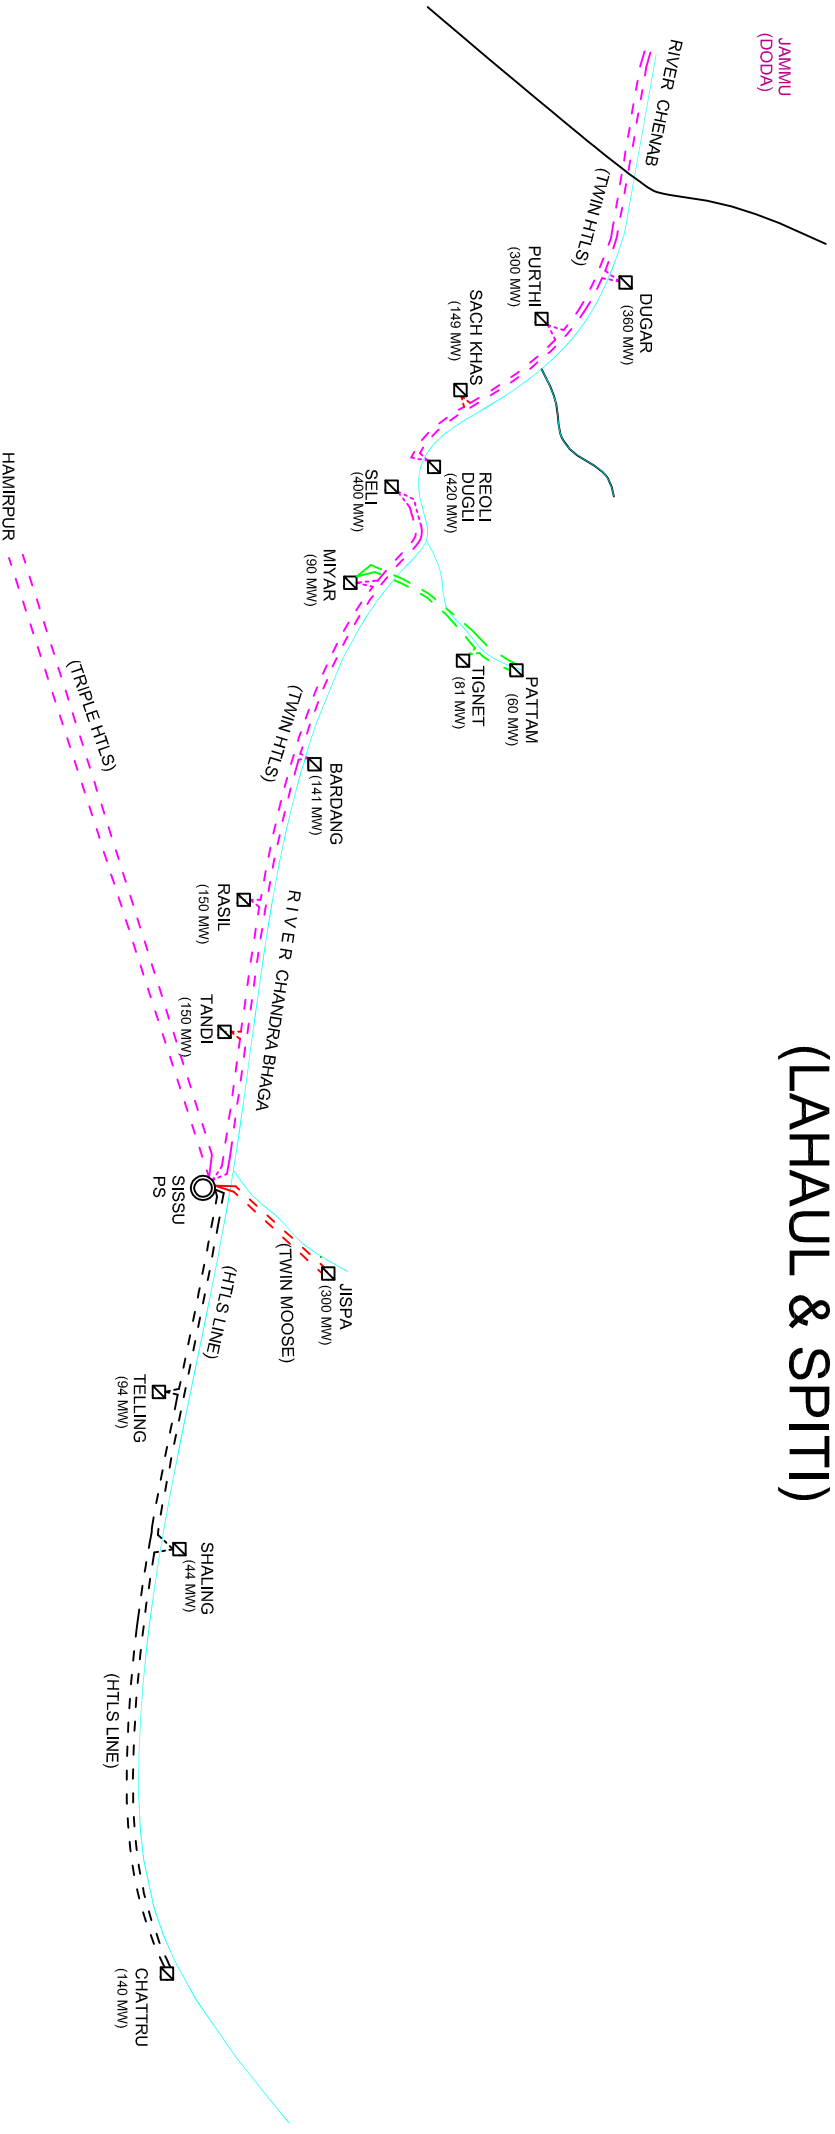

# POWER EVACUATION ARRANGEMENT FROM CHANDRABHAGA BASIN IN HP

## (LAHAUL & SPITI)

### LEGEND

Existing	Proposed